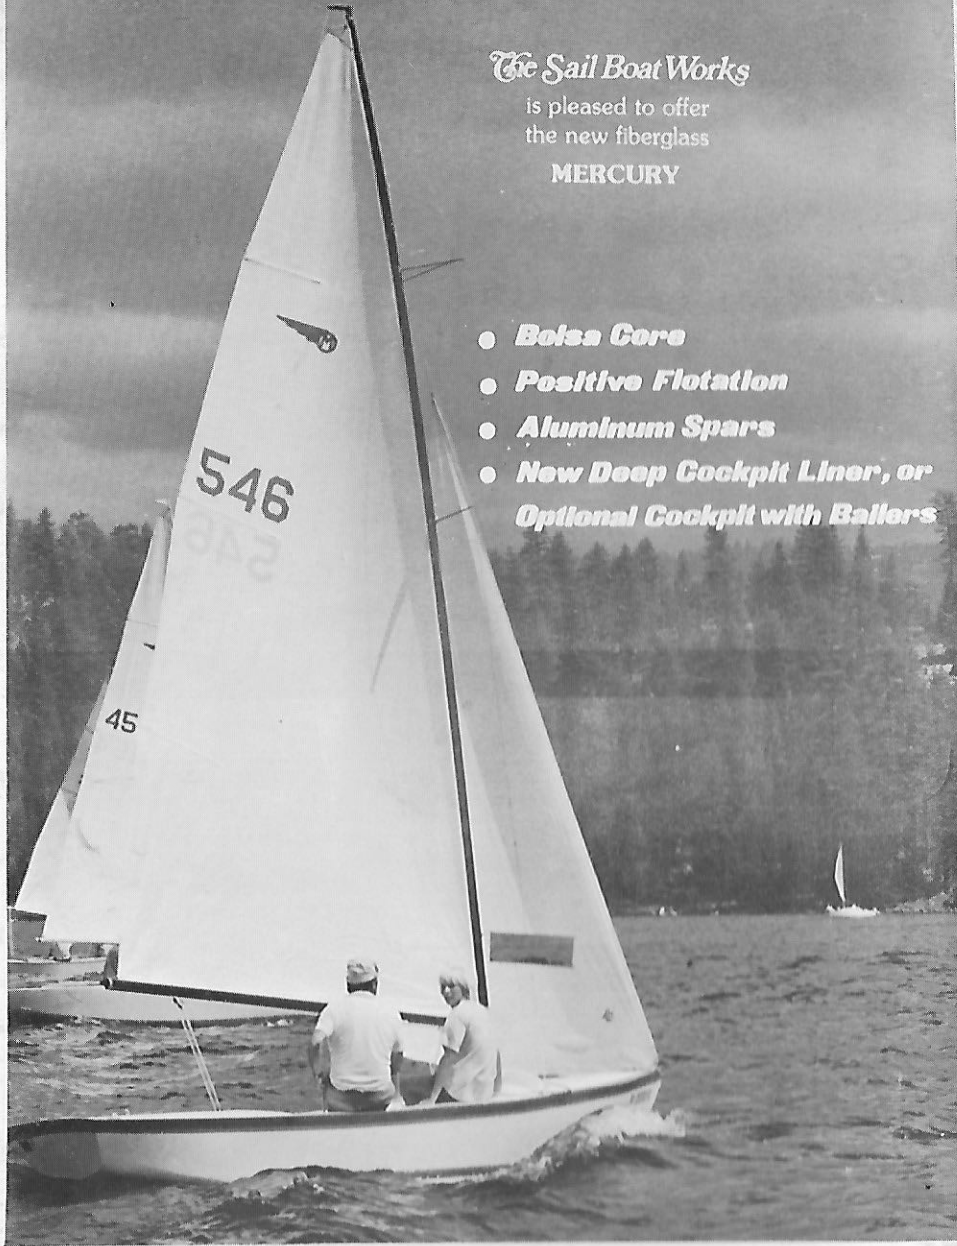

The Sail Boat Works

is pleased to offer
the new fiberglass

MERCURY

- **Balsa Core**
- **Positive Flotation**
- **Aluminum Spars**
- **New Deep Cockpit Liner, or
Optional Cockpit with Ballers**

THE MERCURY CLASS YACHT RACING ASSOCIATION